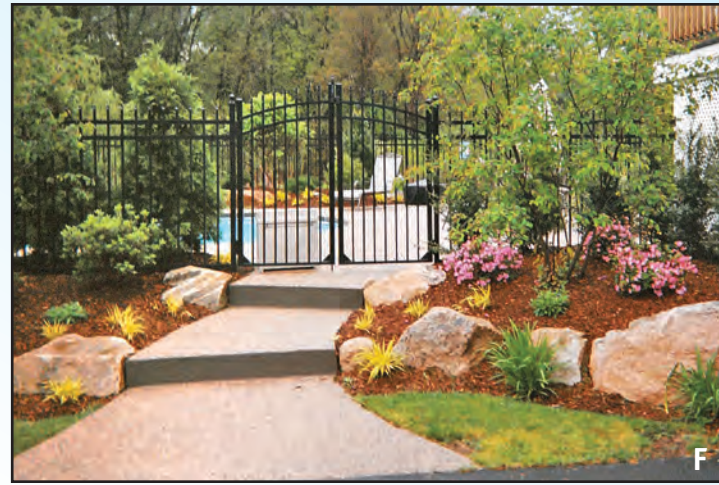

OUR ORNAMENTAL ALUMINUM SELECTION

← ARROW FENCE CO. INC.

www.arrowfenceonline.com | sales@arrowfenceonline.com