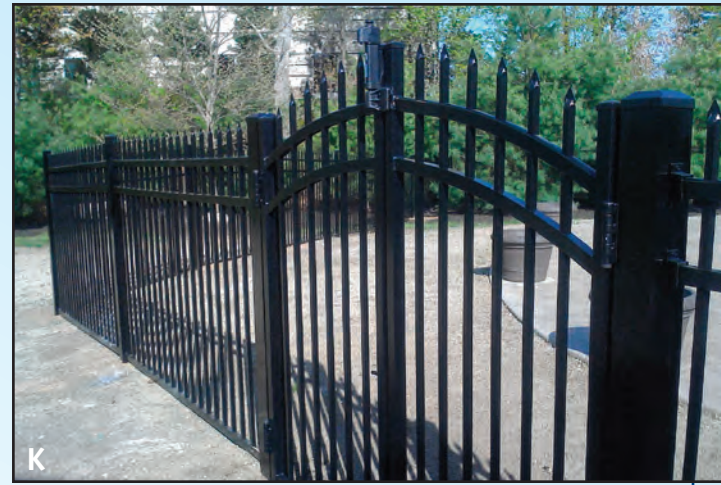

OUR ORNAMENTAL ALUMINUM SELECTION

← ARROW FENCE CO. INC.

www.arrowfenceonline.com | sales@arrowfenceonline.com