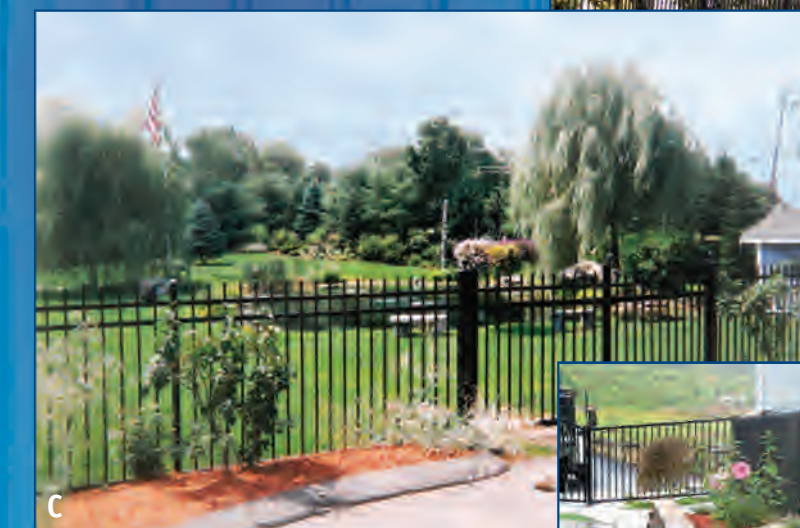

← ARROW FENCE CO. INC. →

www.arrowfenceonline.com

ORNAMENTAL ALUMINUM