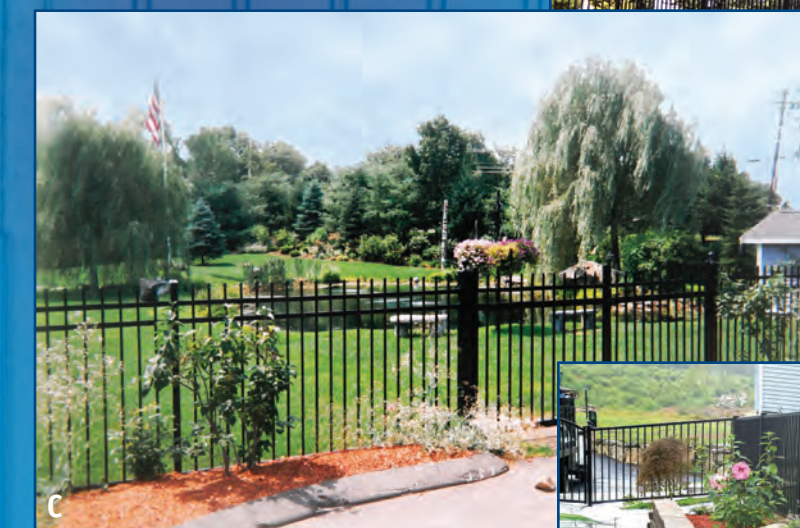

← ARROW FENCE CO. INC. →

www.arrowfenceonline.com

ORNAMENTAL ALUMINUM