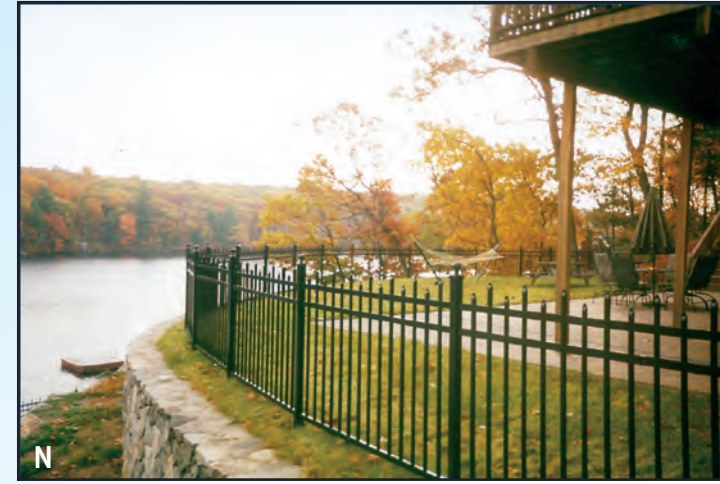

OUR ORNAMENTAL ALUMINUM SELECTION

← ARROW FENCE CO. INC.

www.arrowfenceonline.com | sales@arrowfenceonline.com