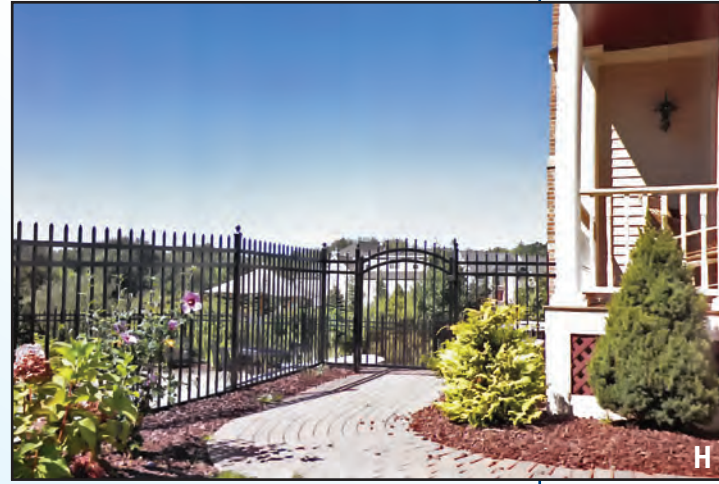

OUR ORNAMENTAL ALUMINUM SELECTION

← ARROW FENCE CO. INC.

www.arrowfenceonline.com | sales@arrowfenceonline.com