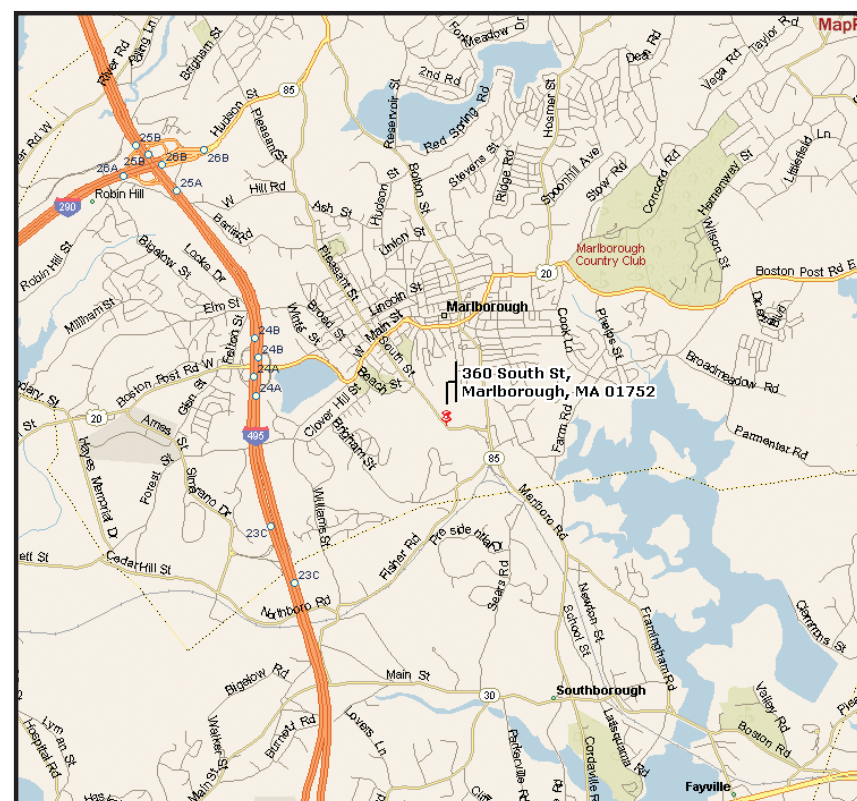

Since 1969

← ARROW FENCE CO. INC. →

www.arrowfenceonline.com

← ARROW FENCE CO. INC. →

360 South Street, Marlboro, MA 01752
Phone 508.485.3334 Fax 508.460.3869
www.arrowfenceonline.com

Directions from the North
Take I-495 South toward Marlboro
At exit 24A, take Ramp (RIGHT) onto US-20 [Lakeside Ave] toward Marlboro
Turn RIGHT (South-East) onto South St

Directions from the South
Take I-495 North toward Lowell
At exit 24A, take Ramp (RIGHT) onto US-20 [Lakeside Ave] toward Marlboro
Turn RIGHT (South-East) onto South St

Directions from the East
Take Route 9 West toward Worcester
Turn RIGHT (North) onto Route 85 [Cordaville Rd]
Keep STRAIGHT onto Route 85 [Marlboro Rd]
Bear RIGHT (North) onto Route 85 [Maple St]
Turn LEFT (West) onto South St

Directions from the West
Take I-290 East toward Shrewsbury / Marlboro
At exit 26A, take Ramp (RIGHT) onto I-495 toward I-495 / Cape Cod
At exit 24A, take Ramp (RIGHT) onto US-20 [Lakeside Ave] toward US-20 / Marlboro
Turn RIGHT (South-East) onto South St