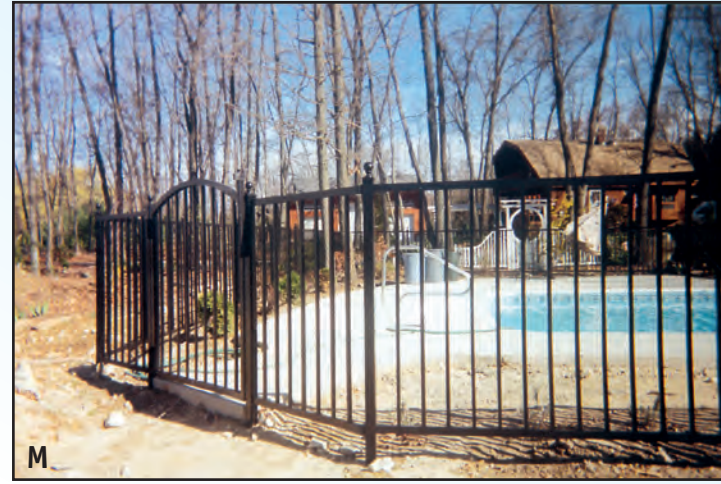

OUR ORNAMENTAL ALUMINUM SELECTION

← ARROW FENCE CO. INC.

www.arrowfenceonline.com | sales@arrowfenceonline.com