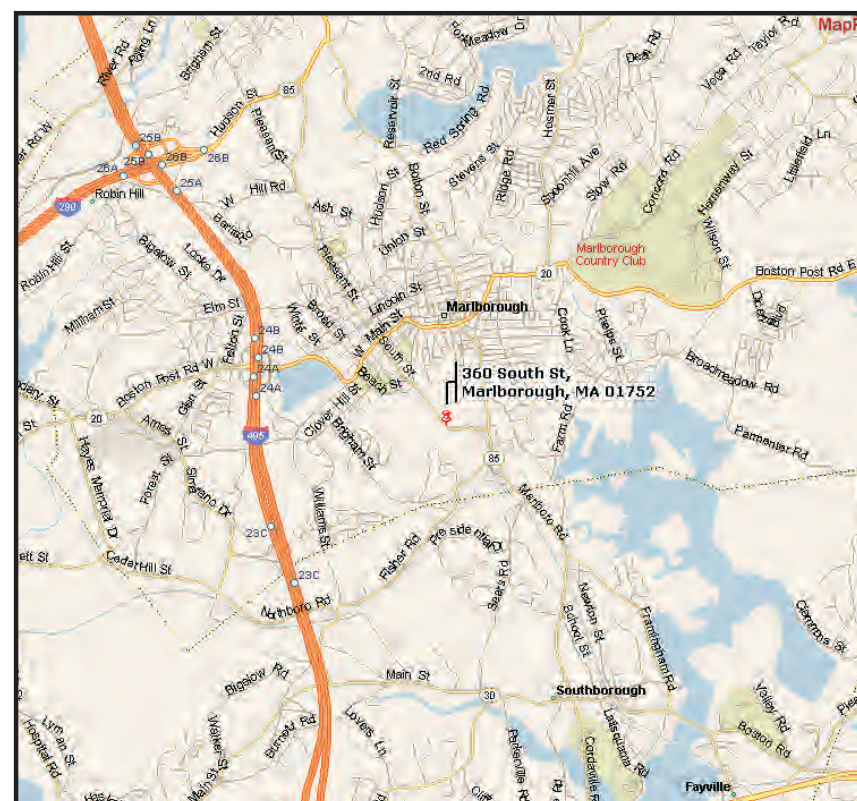

Since 1969

← ARROW FENCE CO. INC. →

www.arrowfenceonline.com

← ARROW FENCE CO. INC. →

360 South Street, Marlboro, MA 01752
Phone 508.485.3334 Fax 508.460.3869
www.arrowfenceonline.com

Directions from the North
Take I-495 South toward Marlboro
At exit 24A, take Ramp (RIGHT) onto US-20 [Lakeside Ave] toward Marlboro
Turn RIGHT (South-East) onto South St

Directions from the South
Take I-495 North toward Lowell
At exit 24A, take Ramp (RIGHT) onto US-20 [Lakeside Ave] toward Marlboro
Turn RIGHT (South-East) onto South St

Directions from the East
Take Route 9 West toward Worcester
Turn RIGHT (North) onto Route 85 [Cordville Rd]
Keep STRAIGHT onto Route 85 [Marlboro Rd]
Bear RIGHT (North) onto Route 85 [Maple St]
Turn LEFT (West) onto South St

Directions from the West
Take I-290 East toward Shrewsbury / Marlboro
At exit 26A, take Ramp (RIGHT) onto I-495 toward I-495 / Cape Cod
At exit 24A, take Ramp (RIGHT) onto US-20 [Lakeside Ave] toward US-20 / Marlboro
Turn RIGHT (South-East) onto South St