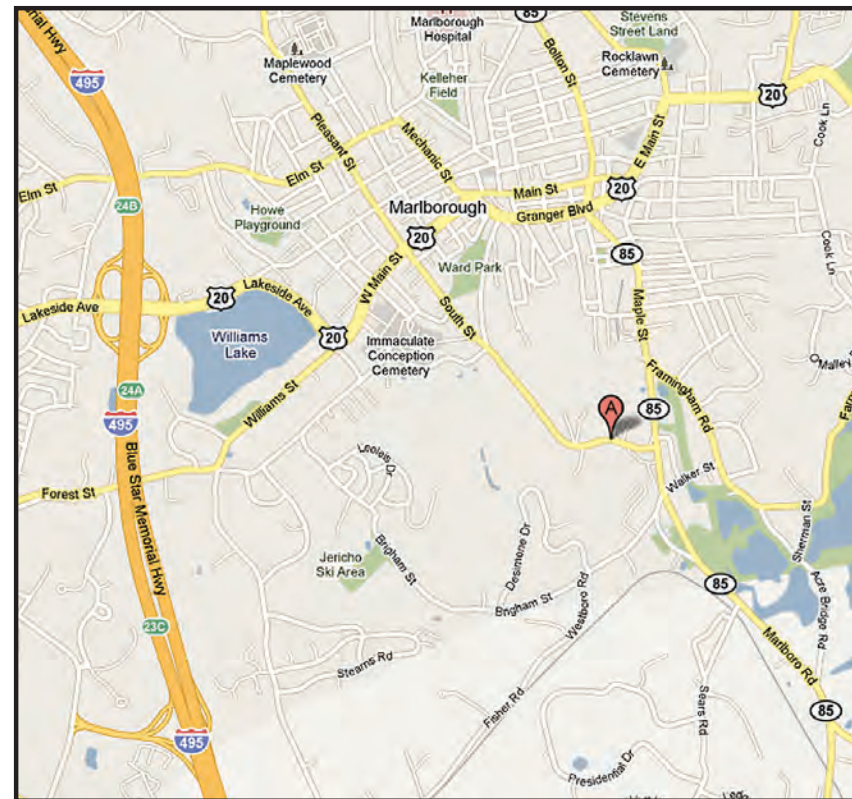

NO MAINTENANCE!

Since 1969
ARROW FENCE

Directions from the North
Take I-495 South toward Marlboro
At exit 24A, take Ramp (RIGHT) onto US-20 [Lakeside Ave] toward Marlboro
Turn RIGHT (South-East) onto South St

Directions from the South
Take I-495 North toward Lowell
At exit 24A, take Ramp (RIGHT) onto US-20 [Lakeside Ave] toward Marlboro
Turn RIGHT (South-East) onto South St

Directions from the East
Take Route 9 West toward Worcester
Turn RIGHT (North) onto Route 85 [Cordaville Rd]
Keep STRAIGHT onto Route 85 [Marlboro Rd]
Bear RIGHT (North) onto Route 85 [Maple St]
Turn LEFT (West) onto South St

Directions from the West
Take I-290 East toward Shrewsbury / Marlboro
At exit 26A, take Ramp (RIGHT) onto I-495 toward I-495 / Cape Cod
At exit 24A, take Ramp (RIGHT) onto US-20 [Lakeside Ave] toward US-20 / Marlboro
Turn RIGHT (South-East) onto South St